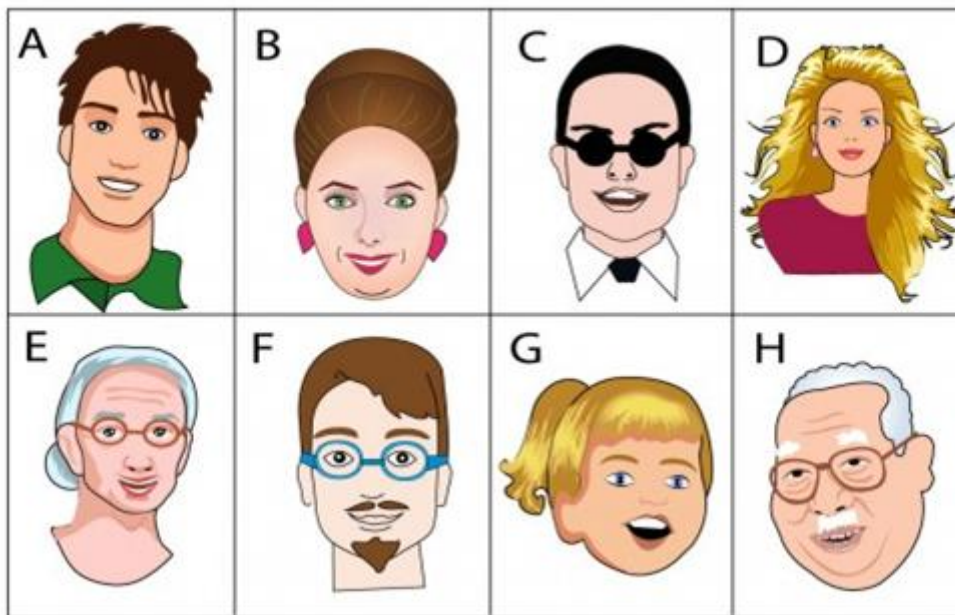

UNIT 5: DESCRIBING PEOPLE

Name:.....

1- Match the images below with their correct description:

1. blond little girl with blue eyes
2. is wearing glasses and has a beard and a moustache
3. blond young woman with long hair and blue eyes
4. brunette man wearing dark sunglasses
5. old man with curly hair wearing glasses
6. middle-aged woman with brown hair and red earrings
7. good looking young man with black eyes
8. merry old woman wearing glasses