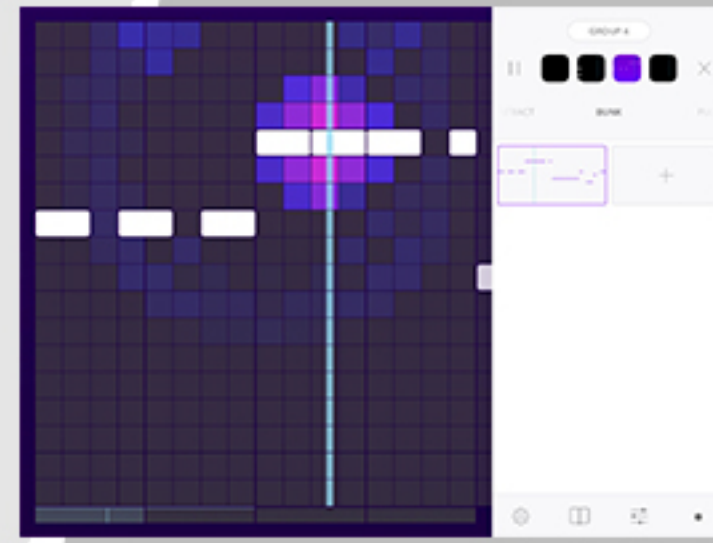

NARANJA IMAGINARIO

NARANJA IMAGINARIO

Chachi Guitar

VIDEO

Jaime Altozano

BEATWAVE

LAUNCHPAD

MUSYC