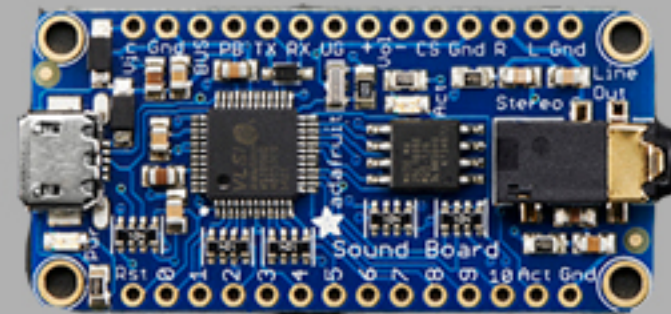

ADAFRUIT AUDIO FX SOUND BOARD